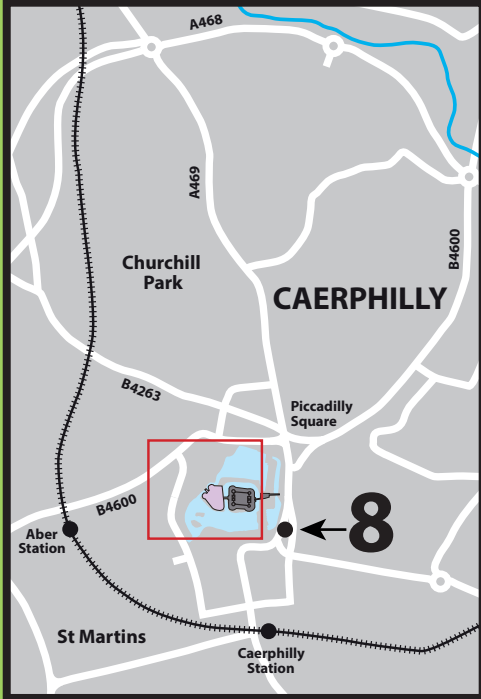

SITE MAP

Sponsored by **Ron Skinner & Sons**
ESTABLISHED 1968

KEY

- ZONE 1: Castle Area**
 - Re-enactment Displays
 - Great Hall Entertainment Programme
- ZONE 2: Picnic & Chill Out Area**
 - A:** Donkey Rides
- ZONE 3: Picnic & Chill Out Area**
 - B:** South Wales Fire Service & Gwent Police Displays
- ZONE 4: Main Site**
 - C:** Cheese Market & Caerphilly Tourism Association
 - D:** Ron Skinner & Sons
 - E:** Falconry UK, Coleg Y Cymoedd, JCP Solicitors, Air Brush Tattoos
 - F:** Food Hall 3
 - G:** Food Hall 2
 - H:** Food Hall 1
 - I:** Charles Taylor Furniture
 - J:** Charity & Craft Stalls
 - K:** Cookery Demonstration Kitchen
 - L:** Charity & Craft Stalls
 - M:** Craft Folk Genuine Craft Stalls
- ZONE 5: The Live Lounge**
 - N:** The Big Beach
 - O:** Face Painting & Mini Golf
 - P:** Acoustic Music Stage & Dome Tents
- ZONE 6: Funfair Site**
- ZONE 7: Picnic & Chill Out Area**
- ZONE 8: Caerphilly Town Centre**
- EC:** Event Control, Lost Children, Baby Change, Breastfeeding, Lost Property
- EV:** Emergency Vehicles
- T:** Toilets, Disabled Toilets, Baby Changing
- CP:** Concession Parking
- HQ:** Steward and First Aid Headquarters
- :** Food & Drink Concessions
- 🚪:** Site & Funfair Exits
- 🏠:** Public First Aid