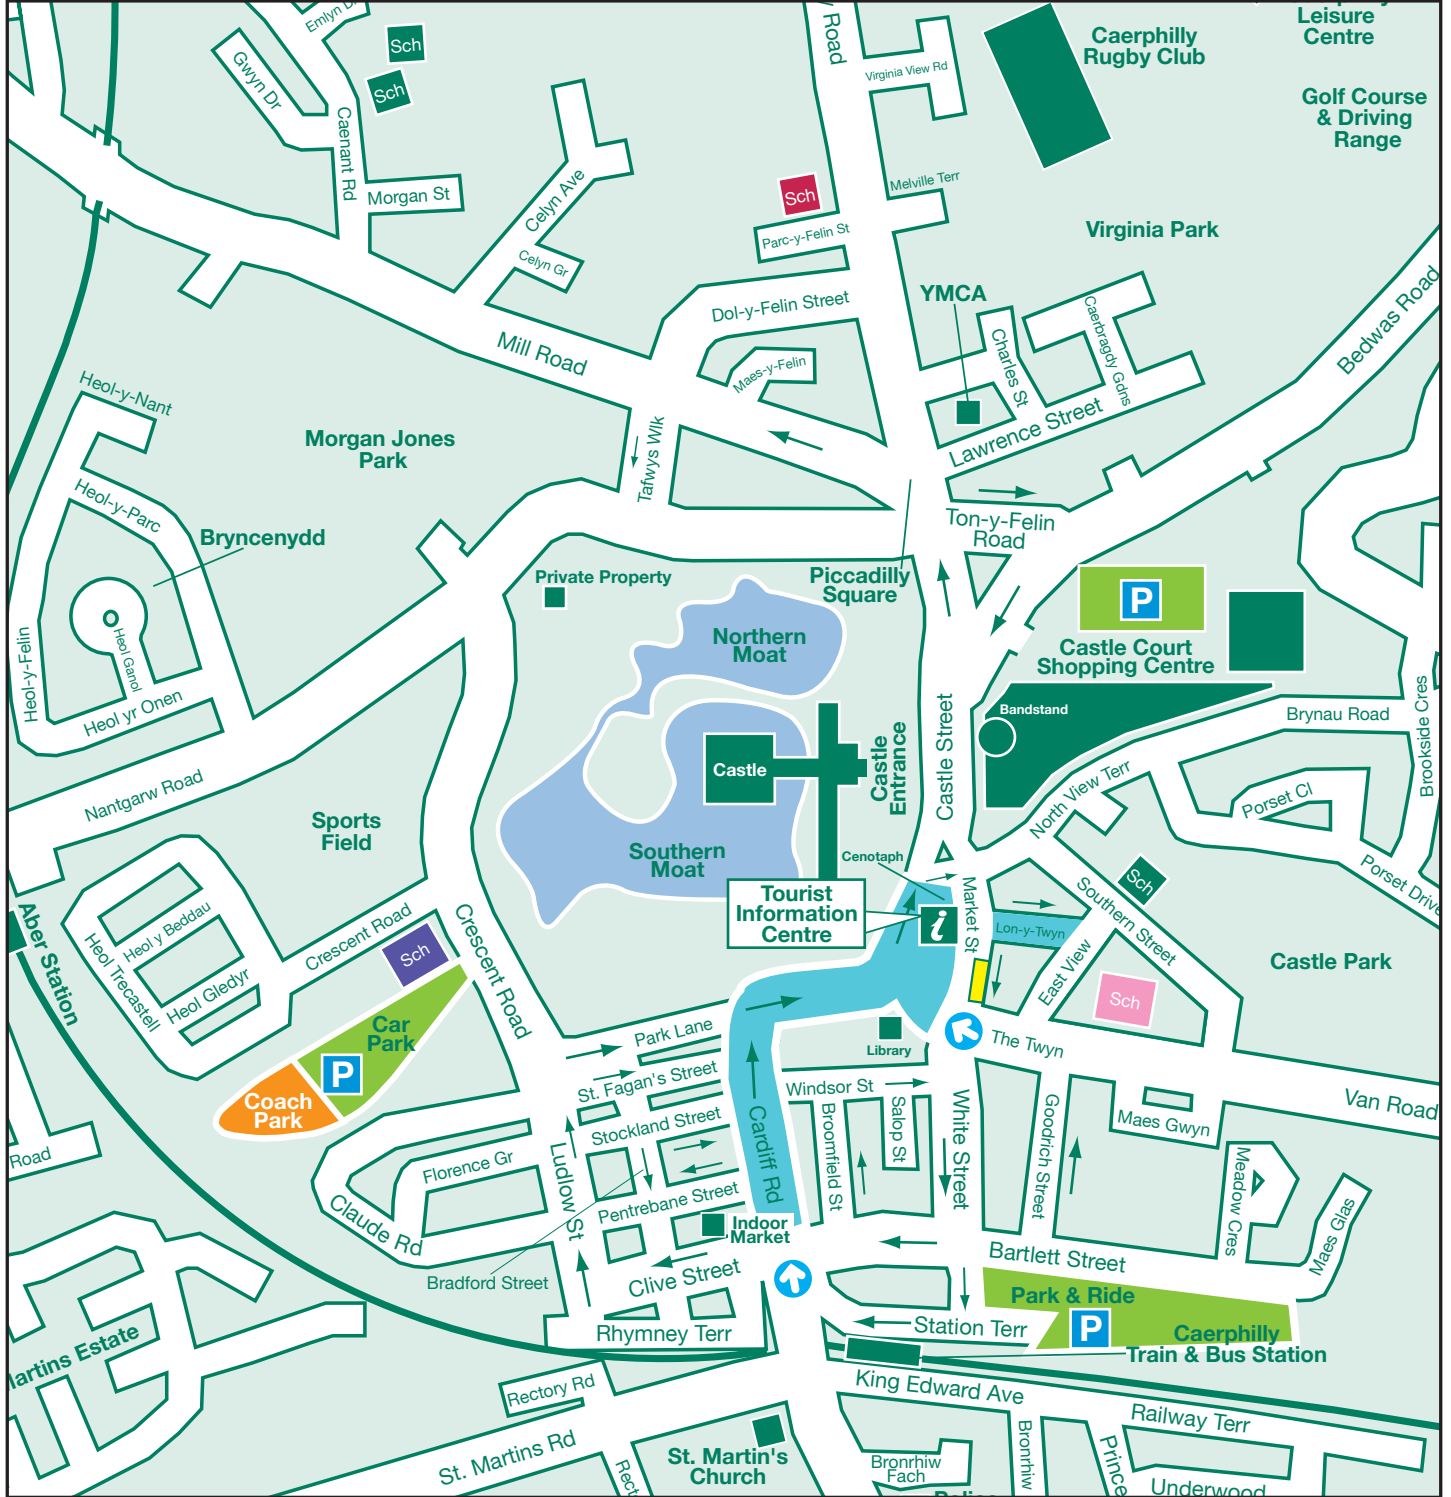

Parking Map

KEY	
	Trader's Entrance
	Trader's Parking
	Pre-booked Coach Parking
	Public Parking
	Public Park & Walk
	Musicians Parking
	Event Site / Road Closure Area
	Coach drop off & collection point (CF83 1NX)