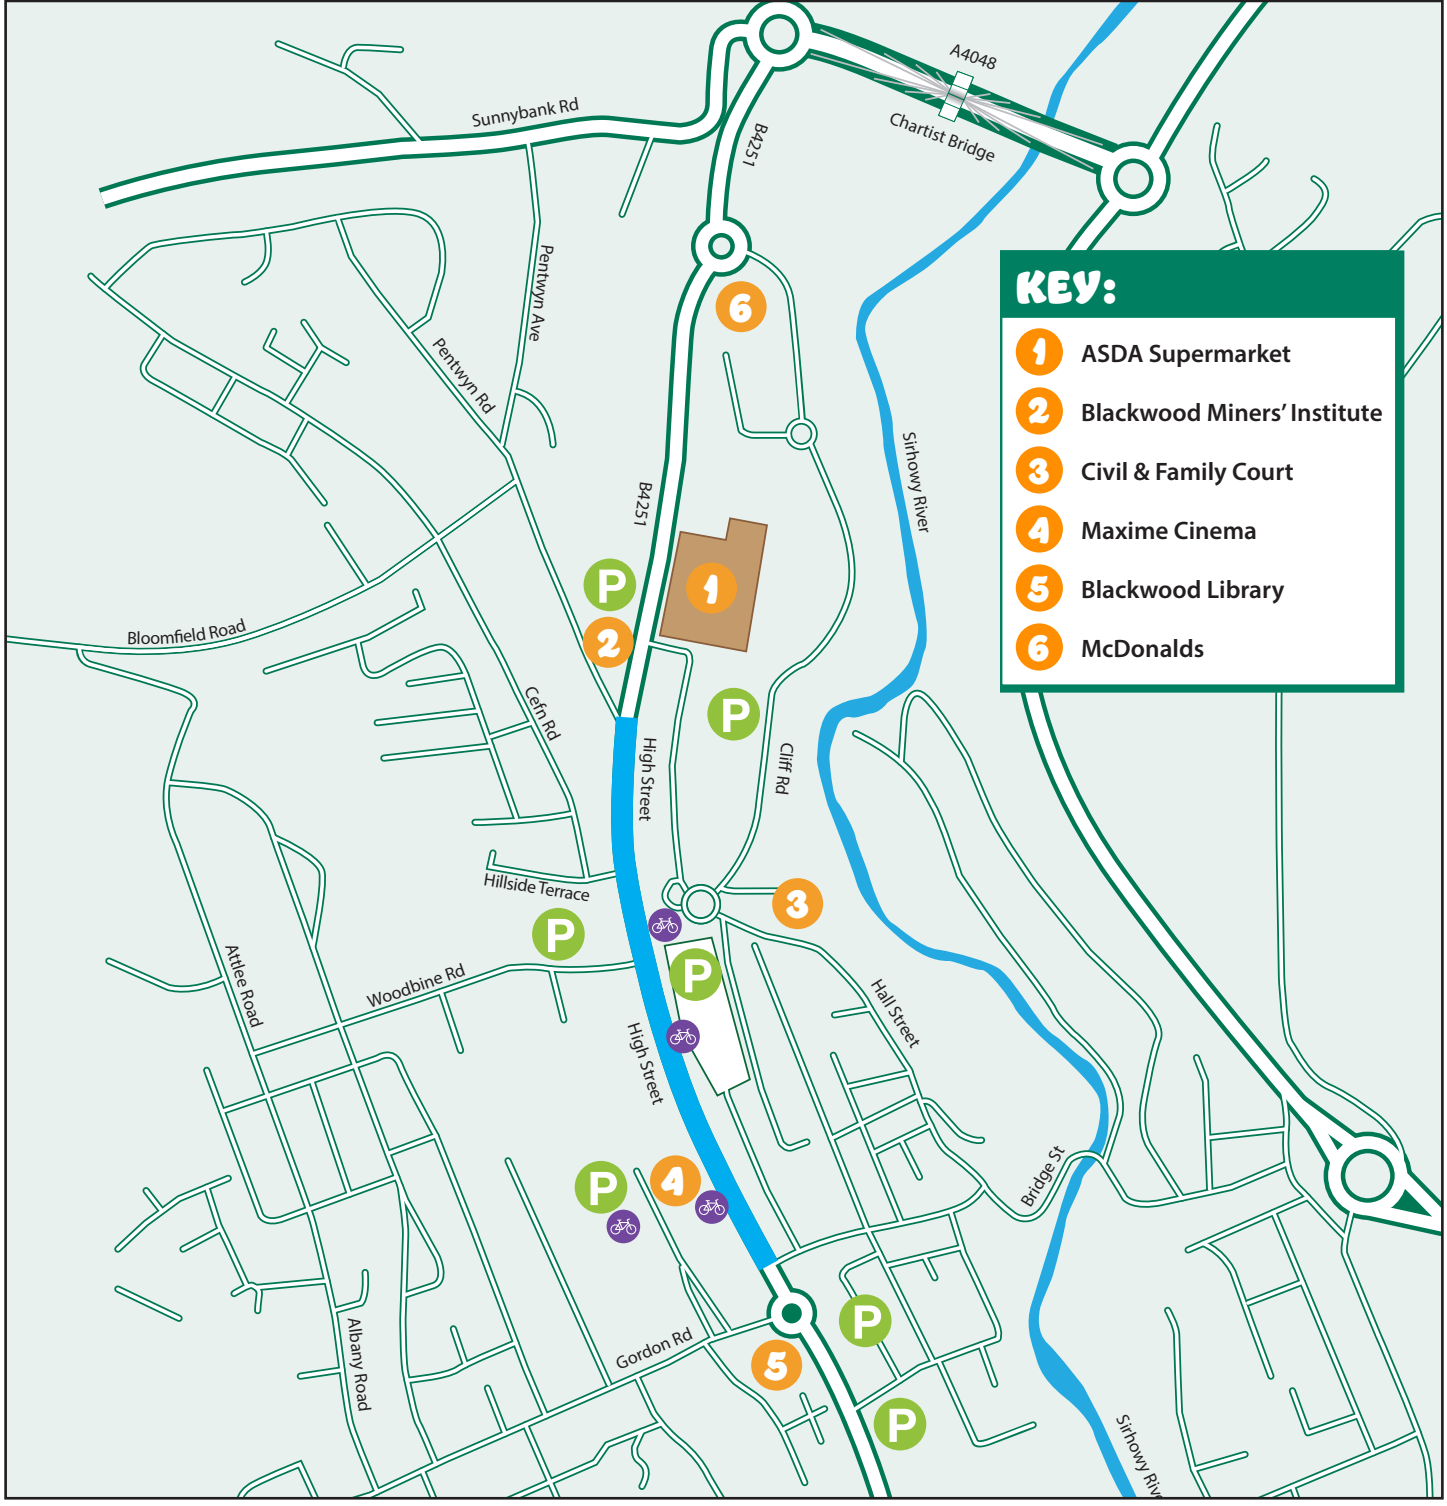

Blackwood Spring Fair

Public Parking Map

KEY:

- 1 ASDA Supermarket
- 2 Blackwood Miners' Institute
- 3 Civil & Family Court
- 4 Maxime Cinema
- 5 Blackwood Library
- 6 McDonalds

-  Event Site / Road Closure Area
-  Public parking including disabled parking bays
-  Cyclist Bike Racks