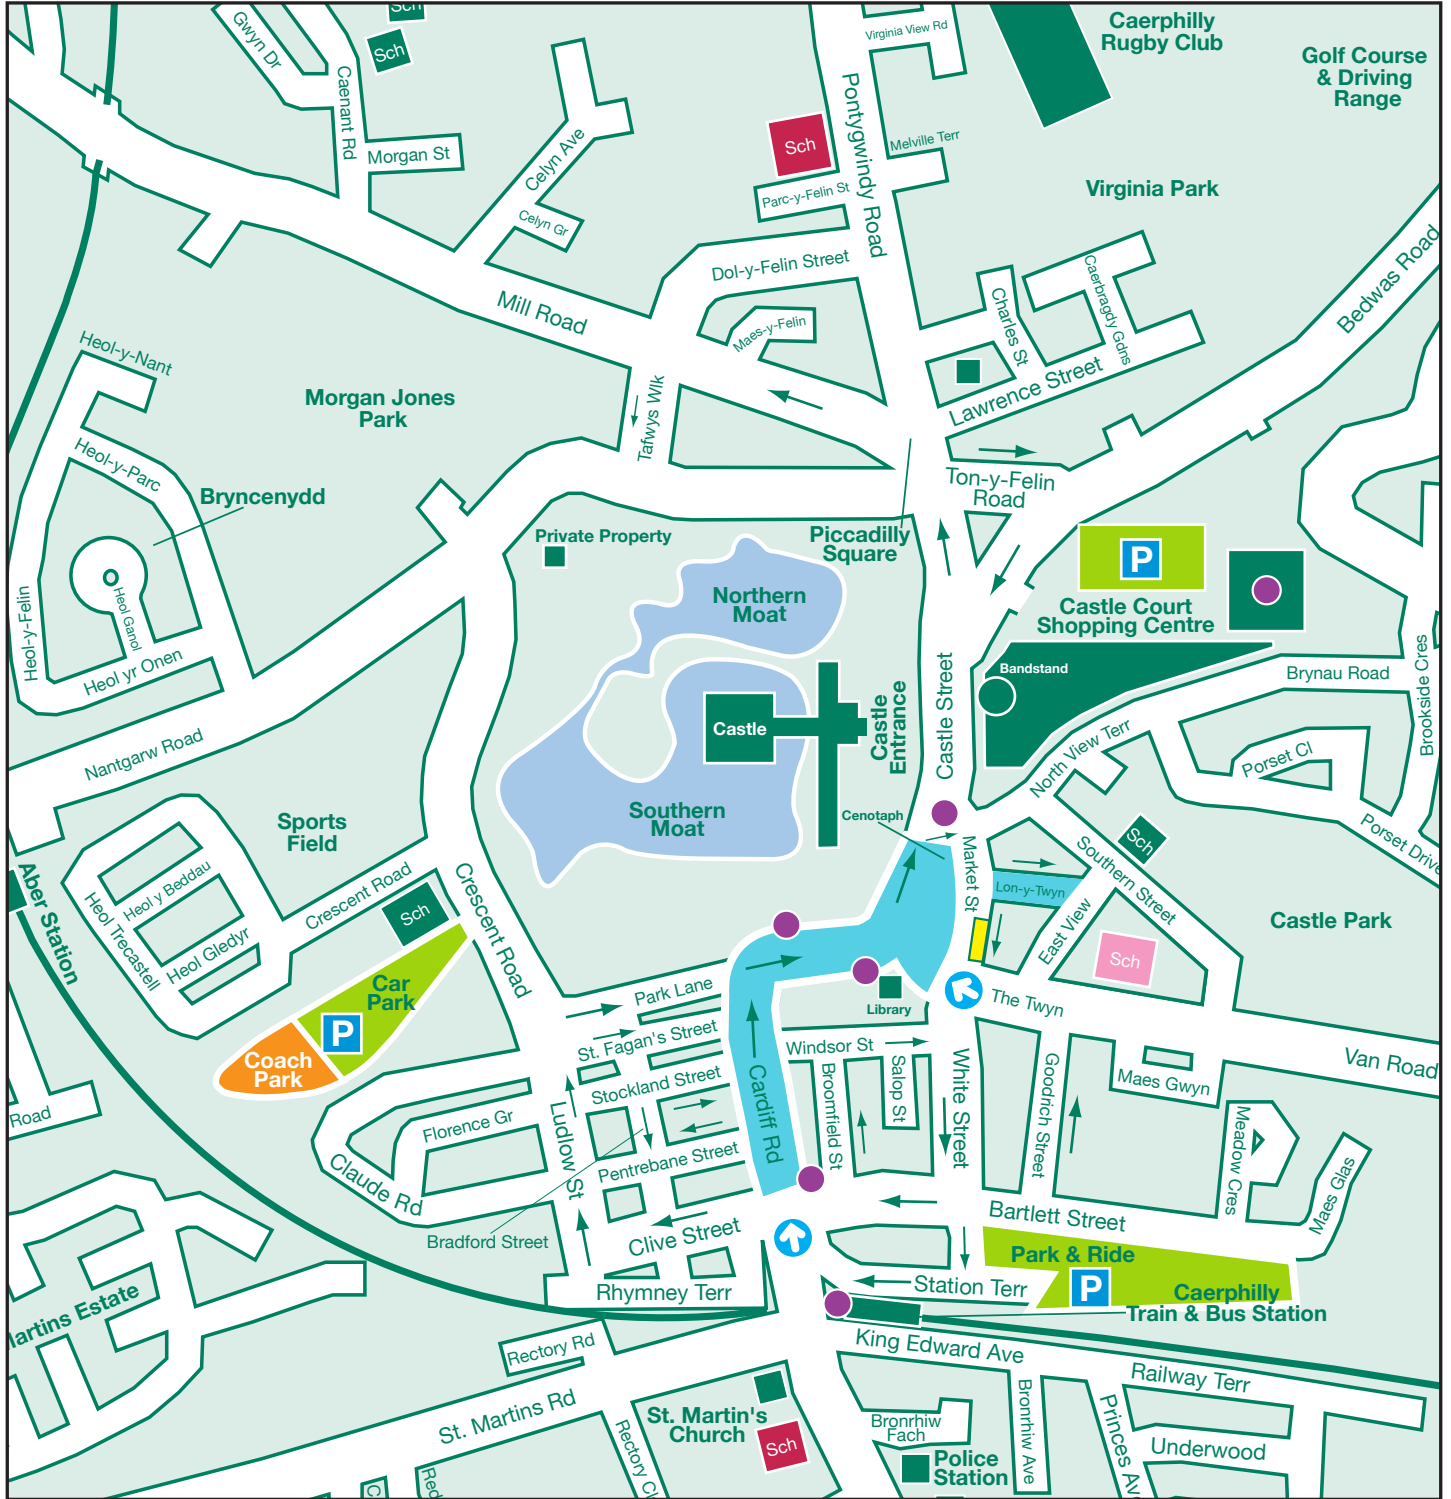

Parking Map

-  Trader's Entrance
-  Event Site / Road Closure Area
-  Pre-booked Coach Parking
-  Coach drop off & collection point (CF83 1NX)
-  Trader's Parking
-  Public parking including disabled parking bays
-  Cyclist Bike Racks
-  Public Park & Walk