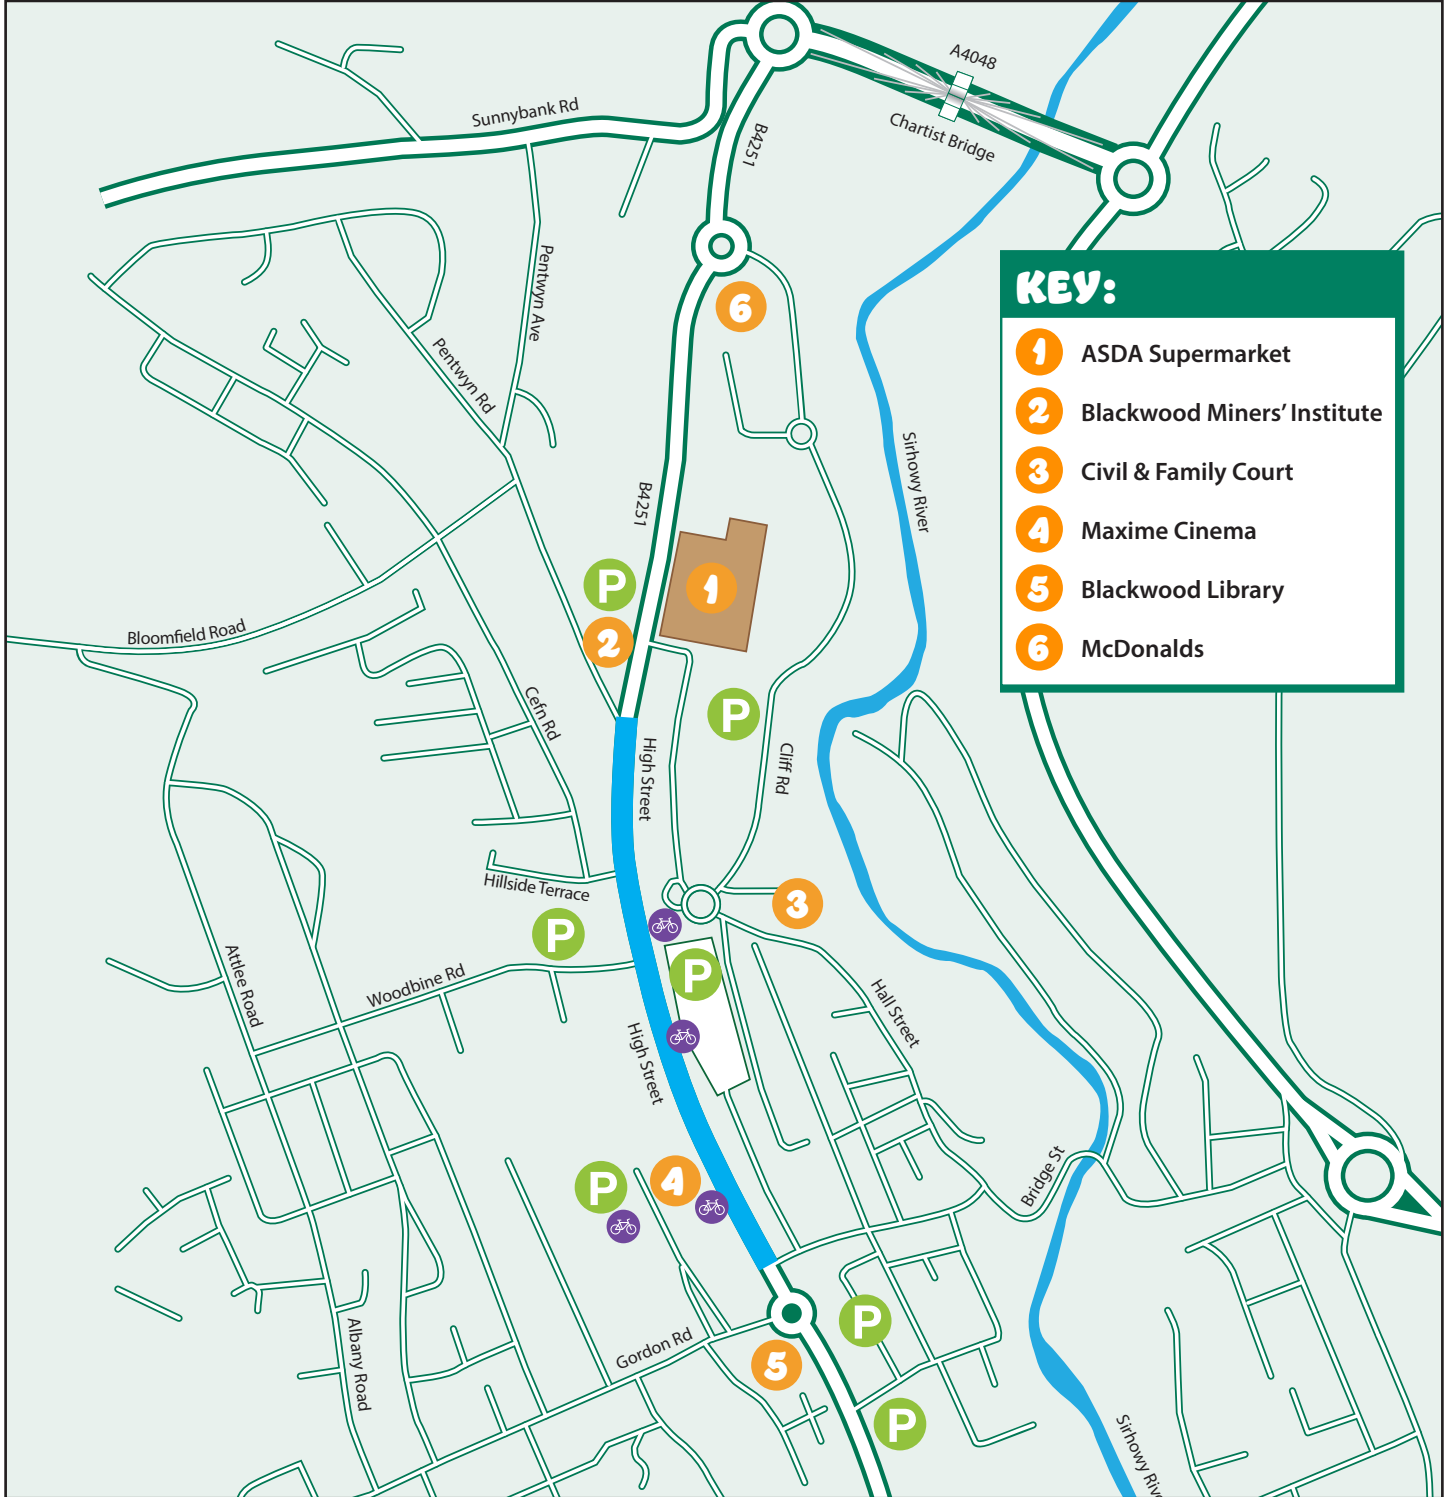

BLACKWOOD BEACH PARTY

Public Parking Map

KEY:

- 1 ASDA Supermarket
- 2 Blackwood Miners' Institute
- 3 Civil & Family Court
- 4 Maxime Cinema
- 5 Blackwood Library
- 6 McDonalds

-  Event Site / Road Closure Area
-  Public parking including disabled parking bays
-  Cyclist Bike Racks