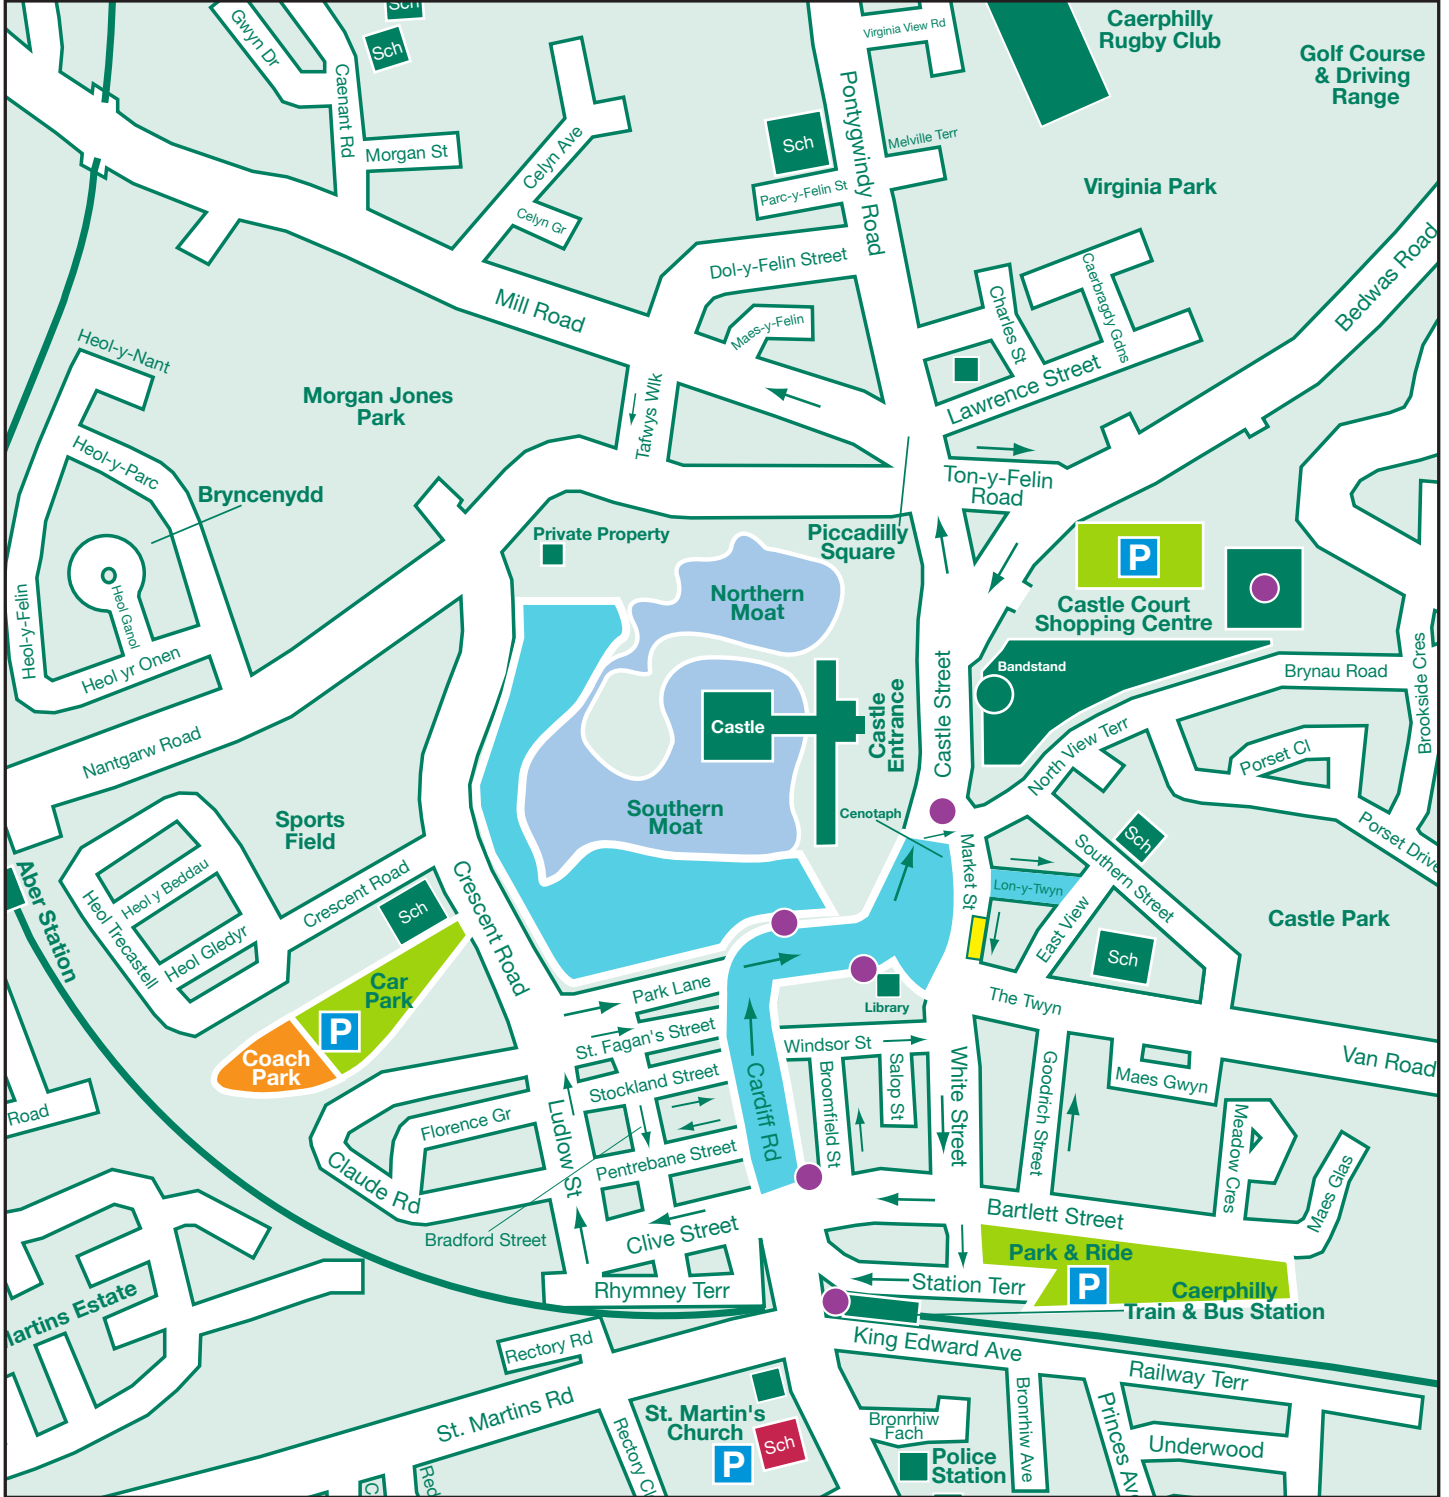

# Public Parking Map

- Event Site / Road Closure Area
- Coach drop off & collection point (CF83 1NX)
- Pre-booked Coach Parking
- Public parking including disabled parking bays
- Cyclist Bike Racks
- Public Park & Walk