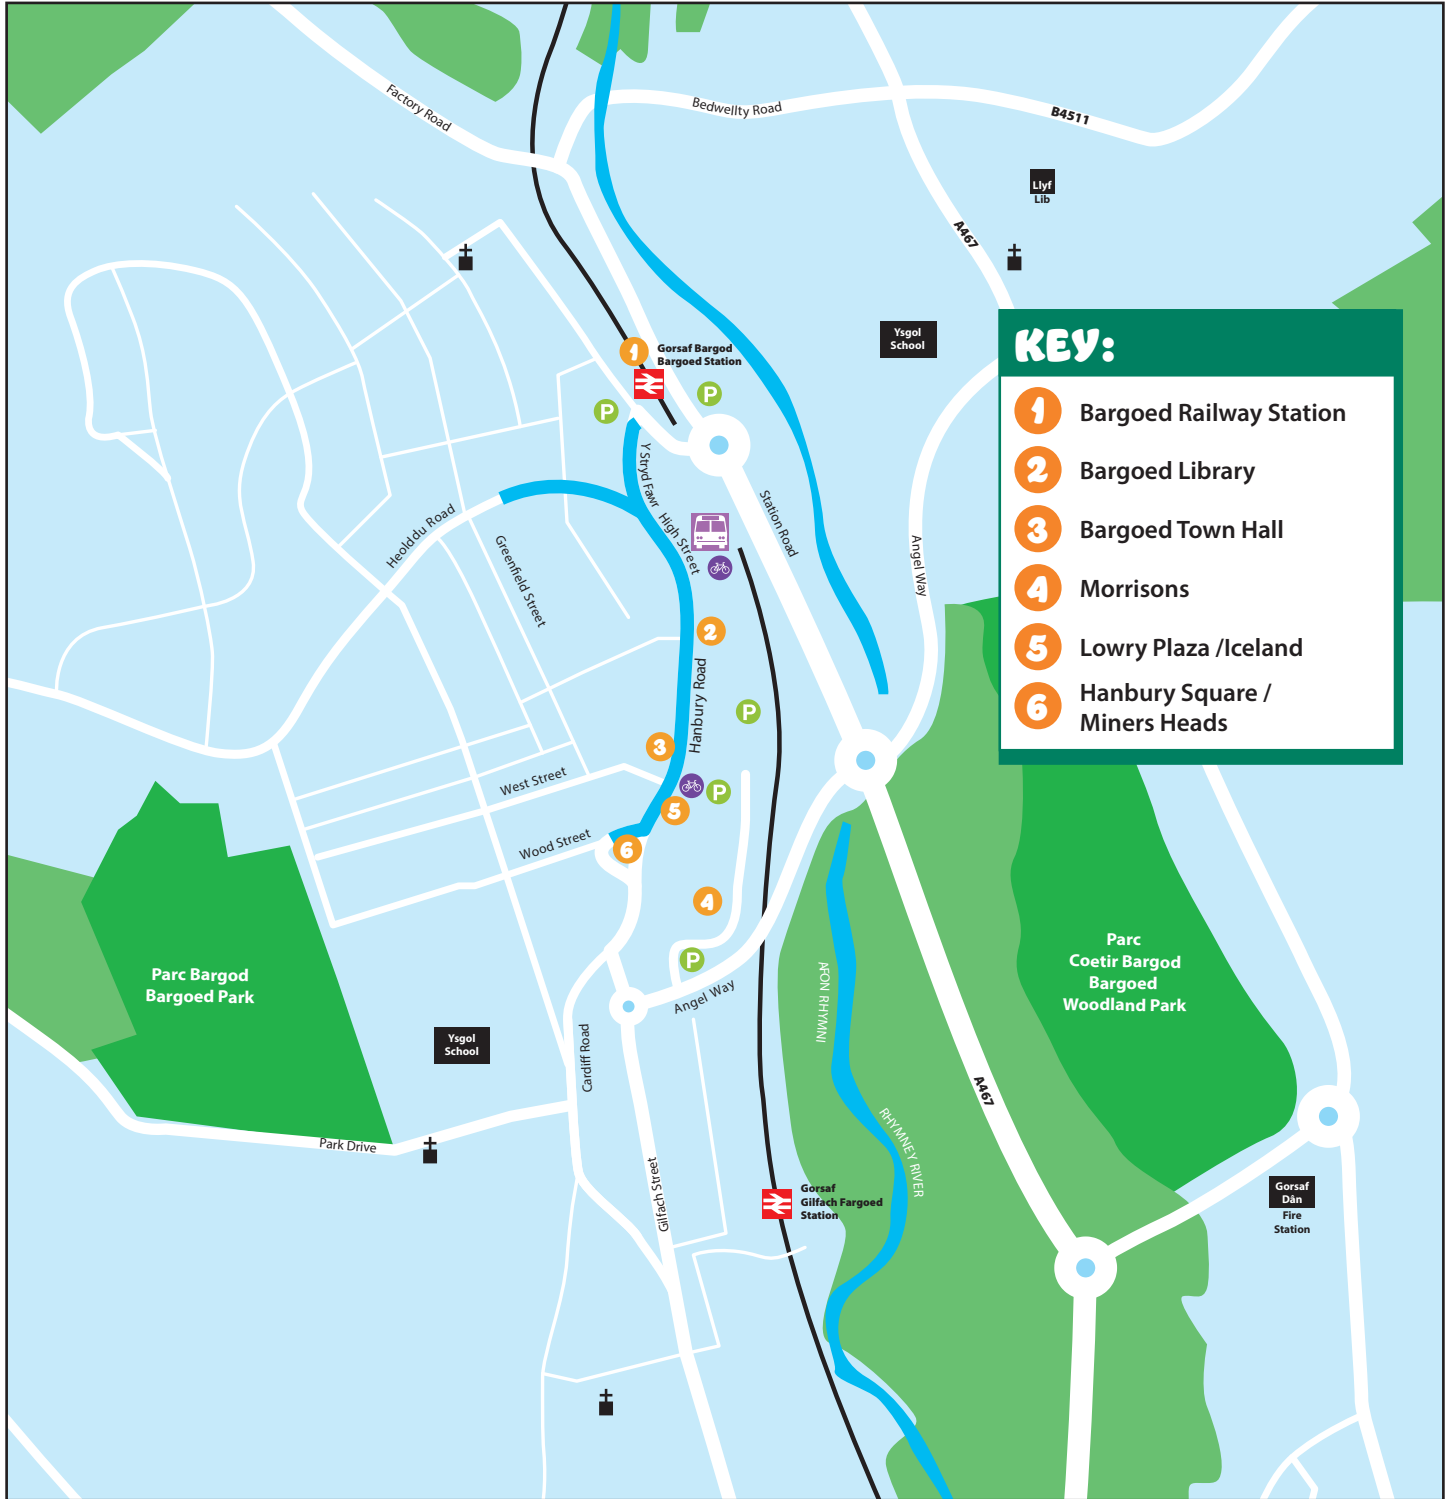

Bargoed Winter Fair

Public Parking Map

-  Event Site / Road Closure Area
-  Public parking including disabled parking bays
-  Cyclist Bike Racks

Team Caerphilly
Better Together