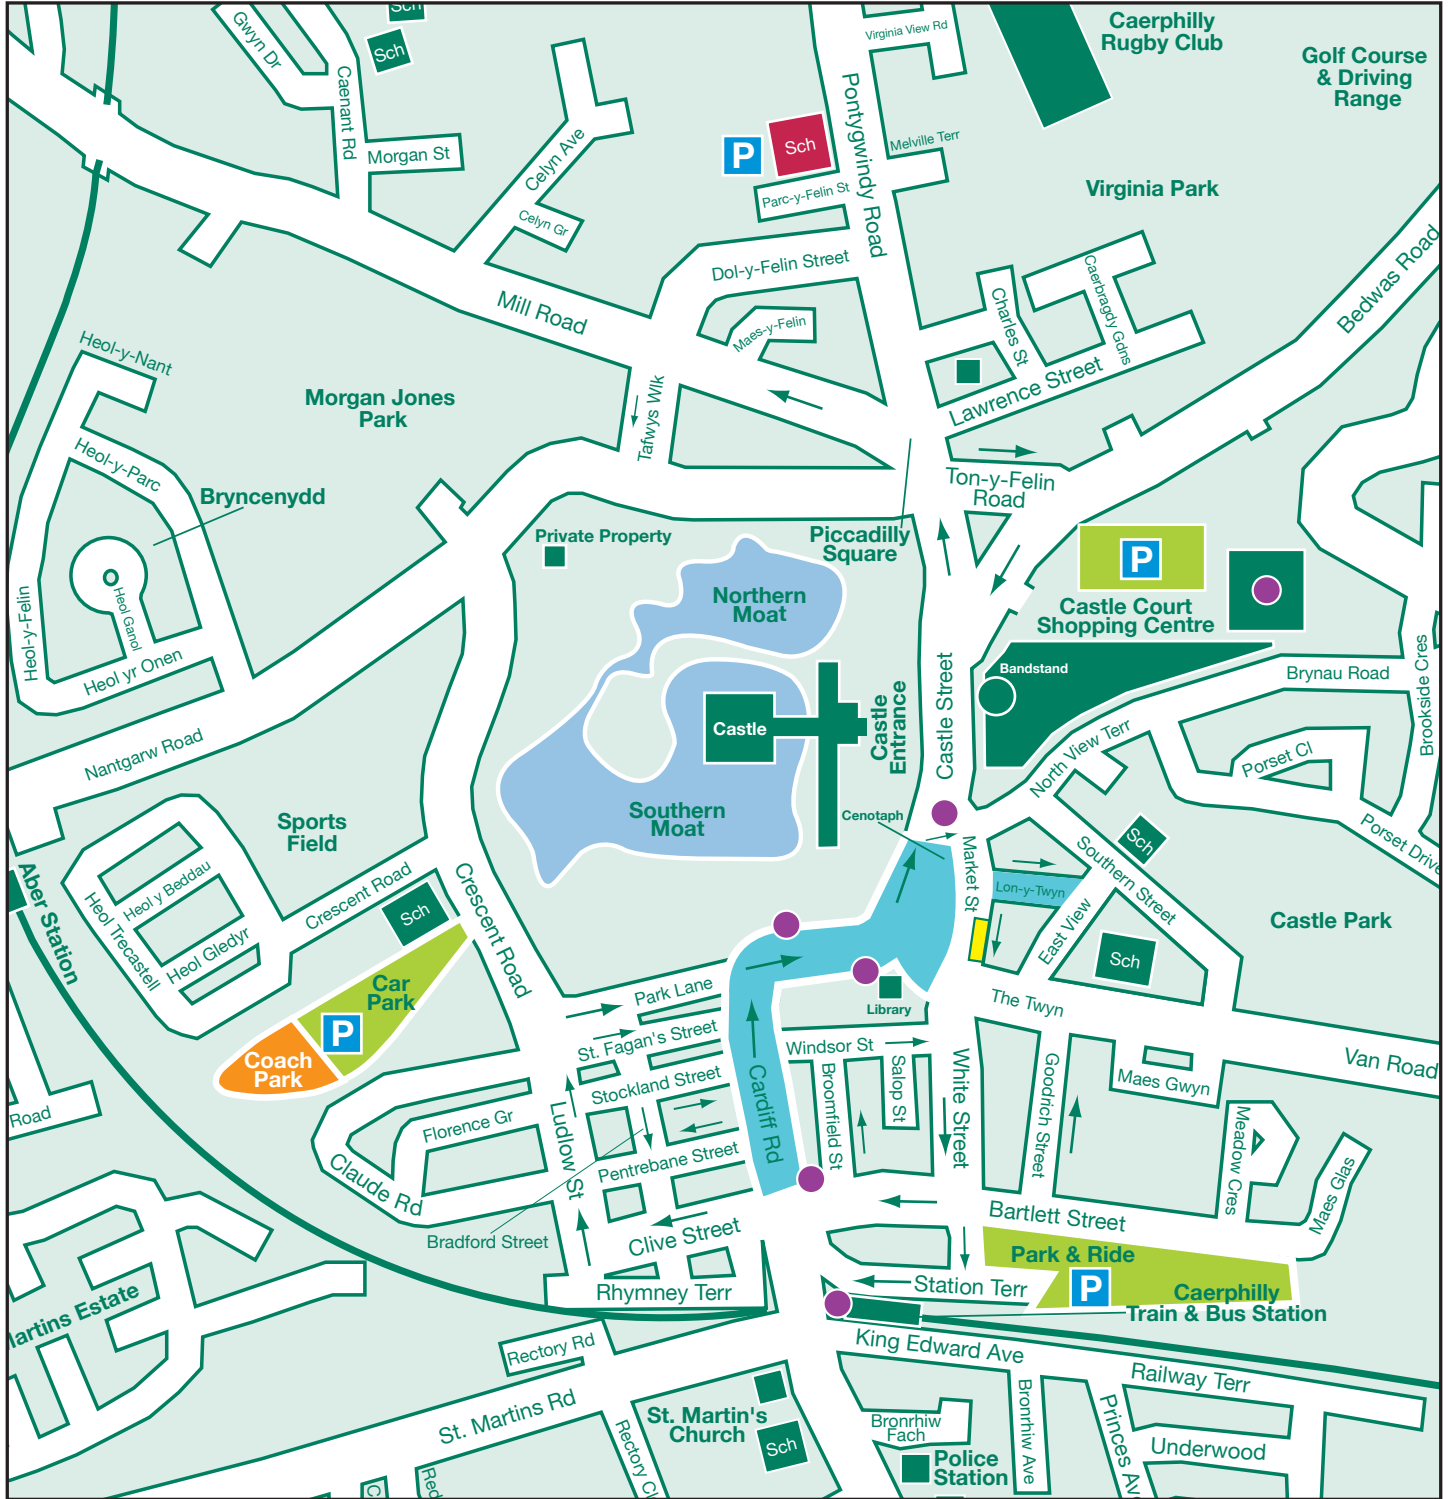

# Caerphilly Winter Fair

featuring the River of Light Lantern Parade & Fireworks Display

# Public Parking Map

- Event Site / Road Closure Area
- Coach drop off & collection point (CF83 1NX)
- Pre-booked Coach Parking
- Public parking including disabled parking bays
- Cyclist Bike Racks
- Public Park & Walk