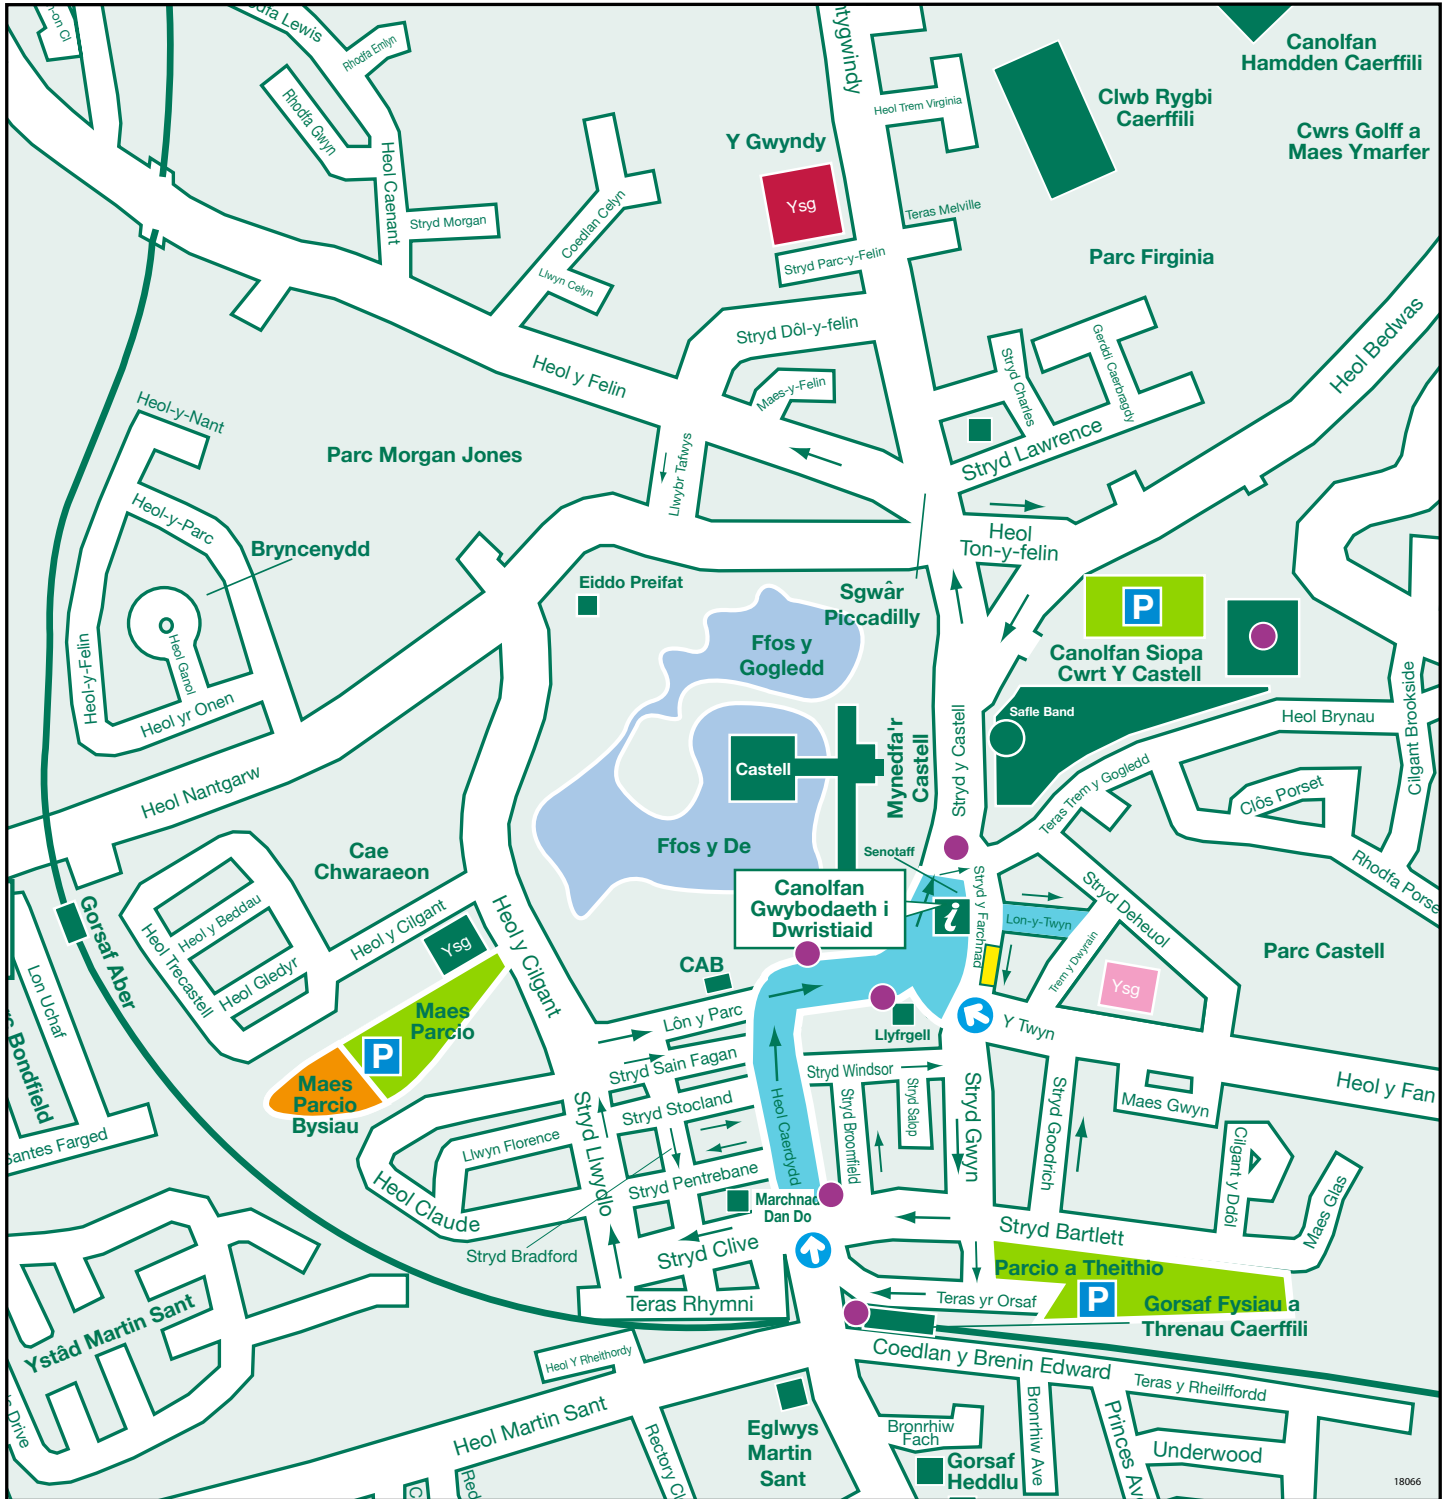

Parking Map

Caerphilly Christmas Market

-  Trader's Entrance
-  Pre-booked Coach Parking
-  Trader's Parking
-  Cyclist Bike Racks
-  Event Site / Road Closure Area
-  Coach drop off & collection point (CF83 1NX)
-  Public / Disabled Parking
-  Public Park & Walk

Map Parcio

Marchnad Nadolig Caerffili

 Fasnachwyr Mynedfa

 Parcio i fysis wedi archebu ymlaen llaw

 Parcio i Fasnachwyr

 Raciau Beiciau

 Safle'r Digwyddiad / Ardal Cau'r Heolydd

 Man codi a gollwng i fysis (CF83 1NX)

 Parcio Cyhoeddus / Anabl

 Maes Parcio a Cherdded Cyhoeddus

   [croesocaerffili](https://www.facebook.com/croesocaerffili)

 **CAERPHILLY**
COUNTY BOROUGH COUNCIL
CYNGOR BWRDEISTREF SIROL
CAERFFILI