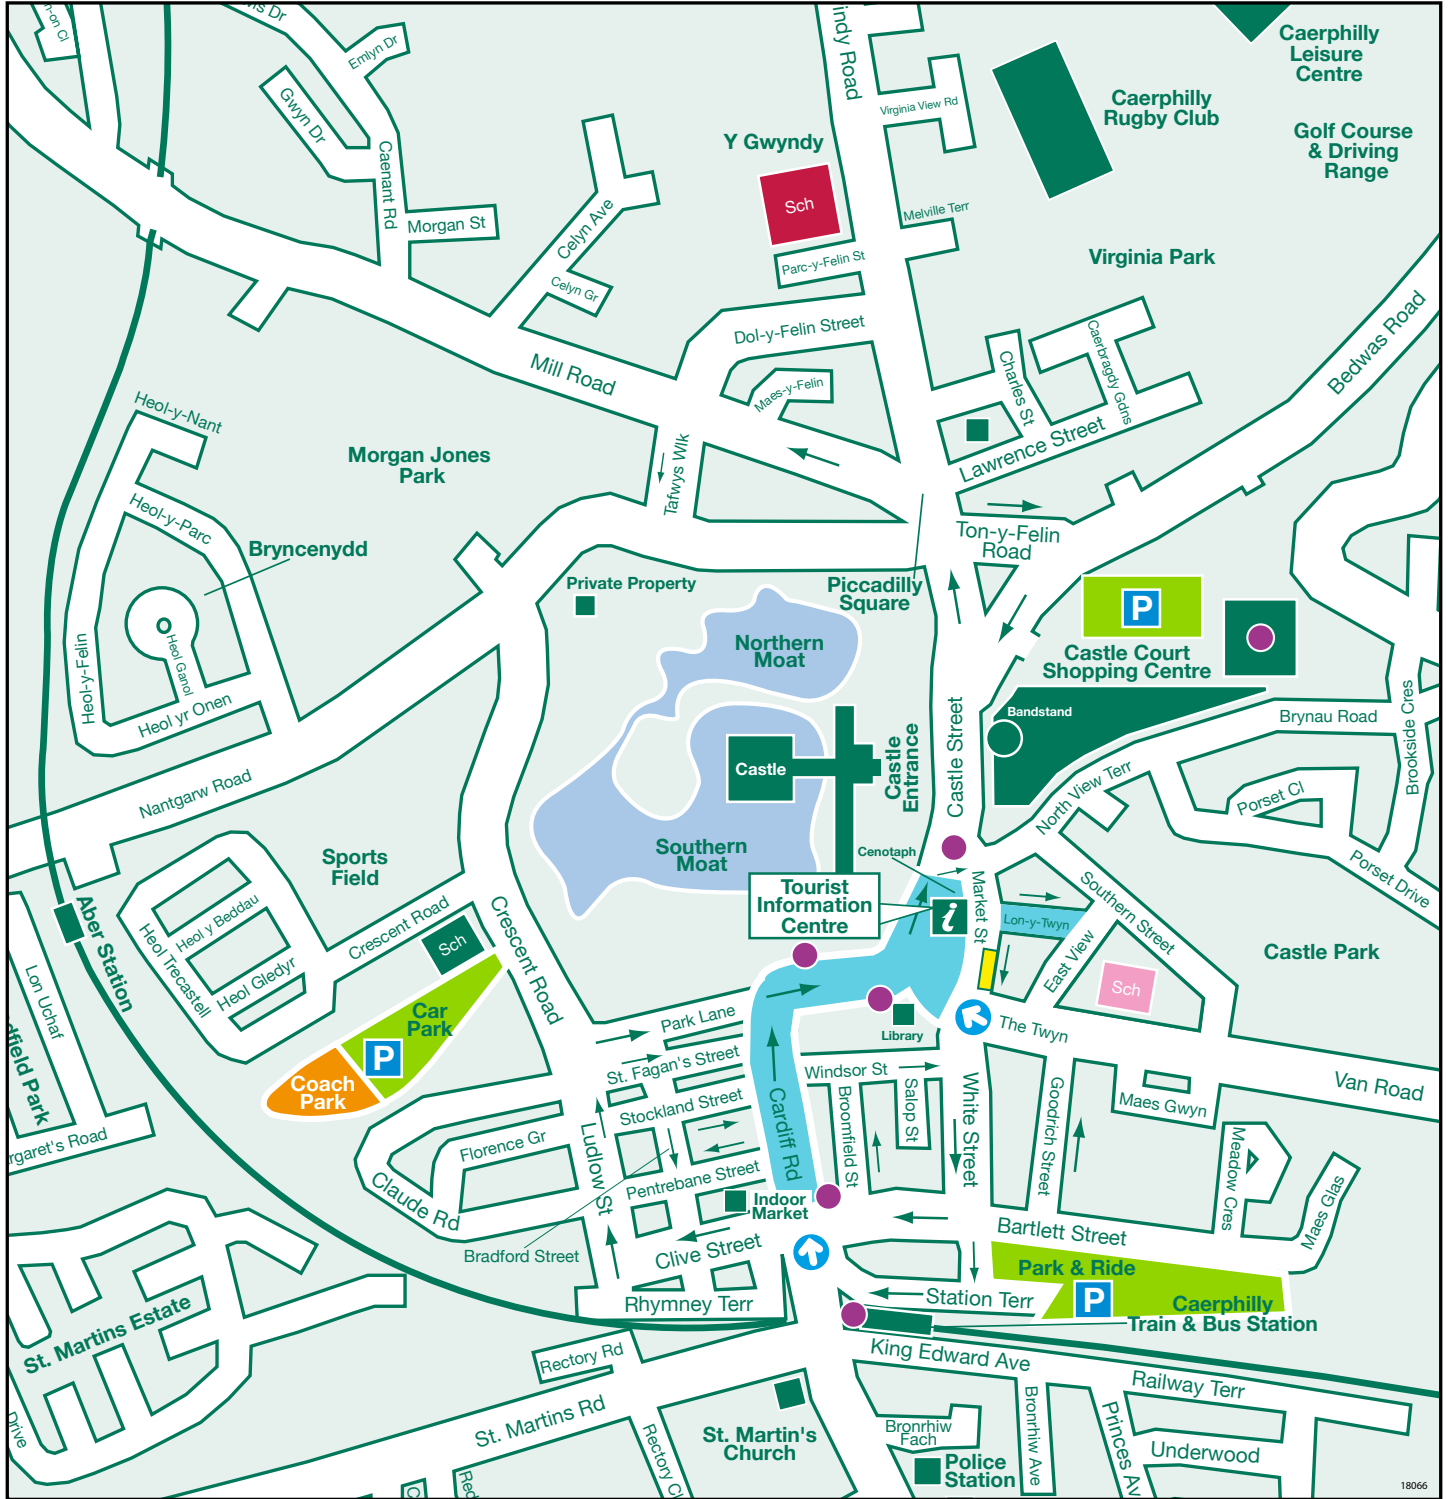

Parking Map

Caerphilly Christmas Market

-  Trader's Entrance
-  Pre-booked Coach Parking
-  Trader's Parking
-  Cyclist Bike Racks
-  Event Site / Road Closure Area
-  Coach drop off & collection point (CF83 1NX)
-  Public / Disabled Parking
-  Public Park & Walk

Map Parcio

Marchnad Nadolig Caerffili

 Fasnachwyr Mynedfa

 Parcio i fysis wedi archebu ymlaen llaw

 Parcio i Fasnachwyr

 Raciau Beiciau

 Safle'r Digwyddiad / Ardal Cau'r Heolydd

 Man codi a gollwng i fysis (CF83 1NX)

 Parcio Cyhoeddus / Anabl

 Maes Parcio a Cherdded Cyhoeddus

   [croesocaerffili](https://www.facebook.com/croesocaerffili)

 **CAERPHILLY**
COUNTY BOROUGH COUNCIL
CYNGOR BWRDEISTREF SIROL
CAERFFILI